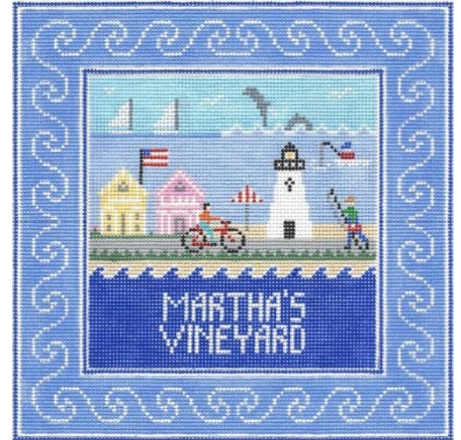

# Doolittle Stitchery

Hand Painted Needlepoint

## Sun Destinations - New England

Block Island, Rhode Island S304

Cape Cod, Massachusetts S303

Martha's Vineyard, MA S302

Block Island, Rhode Island R304

Cape Cod, Massachusetts R303

Martha's Vineyard, MA R302