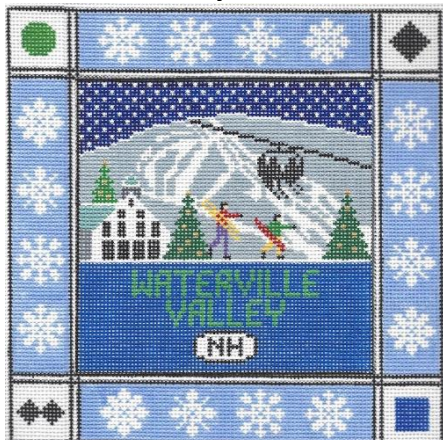

Rounds

Dimension: 4.25 x 4.25

Mesh Size: 18

Waterville Valley, NH

S116