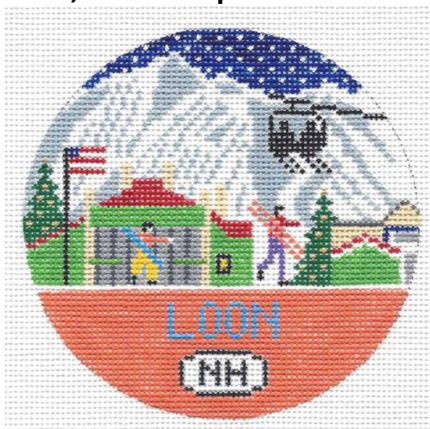

### Rounds

Dimension: 4.25 x 4.25

Mesh Size: 18

Loon, New Hampshire

S136

Loon, New Hampshire

R136

Mad River Glen, Vermont