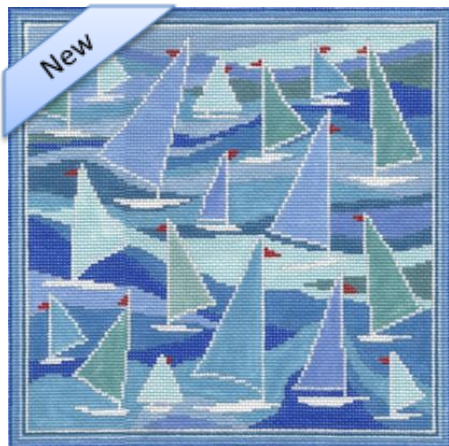

Mesh: 13 Size: 11 x 11

Sailboats

P125