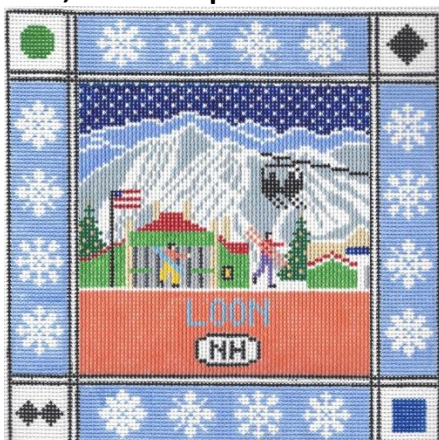

Rounds

Dimension: 4.25 x 4.25

Mesh Size: 18

Loon, New Hampshire

S136