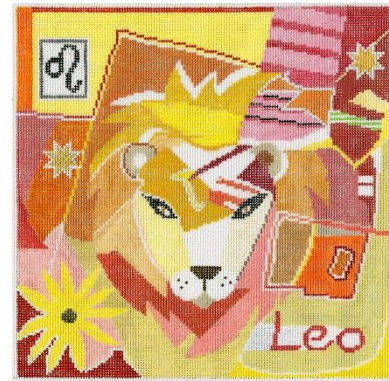

Doolittle Stitchery

Hand Painted Needlepoint

Welcome to Doolittle Stitchery!

Doolittle Stitchery was born out of a love for needlepoint instilled in artist Elizabeth Nagle at a young age. Elizabeth has been hand painting and custom designing needlepoint for over 30 years.

Elizabeth's first job, as a teenager, was working as a production painter while living in London, England. Moving back to the US to attend college, she came away with a skill and a passion that has stayed with her ever since. While studying fine art at the San Francisco Art Institute painting canvases paid the rent and later it afforded her the ability to work from home while raising her children. She has been trained by and designed for some of the best in the business, including Dede Ogden, Erica Wilson and the Silver Needle.

Doolittle Stitchery is dedicated to creating a unique line of needlepoint canvases to inspire stitchers of all ages and abilities. Doolittle Stitchery designs are sold by needlepoint retail shops throughout the U.S.

<u>Table of Contents</u>	<u>Page</u>
American Barns *New Designs*	3
Merit – Demerit Badges *New Designs*	4 - 5
Rug Designs:	6
Pillow & Clutch Designs:	6 - 9
Ornament Designs:	10 - 11
World Destinations:	12
Lake Destinations:	13 - 14
Sun Destinations - Florida:	15
Sun Destinations - New England:	16
Sun Destinations – East Coast:	17
Towns Across America:	18 - 20
Wool Hat Ornaments:	21 - 23
Ski Destinations - Western North America:	24 - 28
Ski Destinations - Eastern North America:	29 - 33
Zodiac Collection:	34 - 36